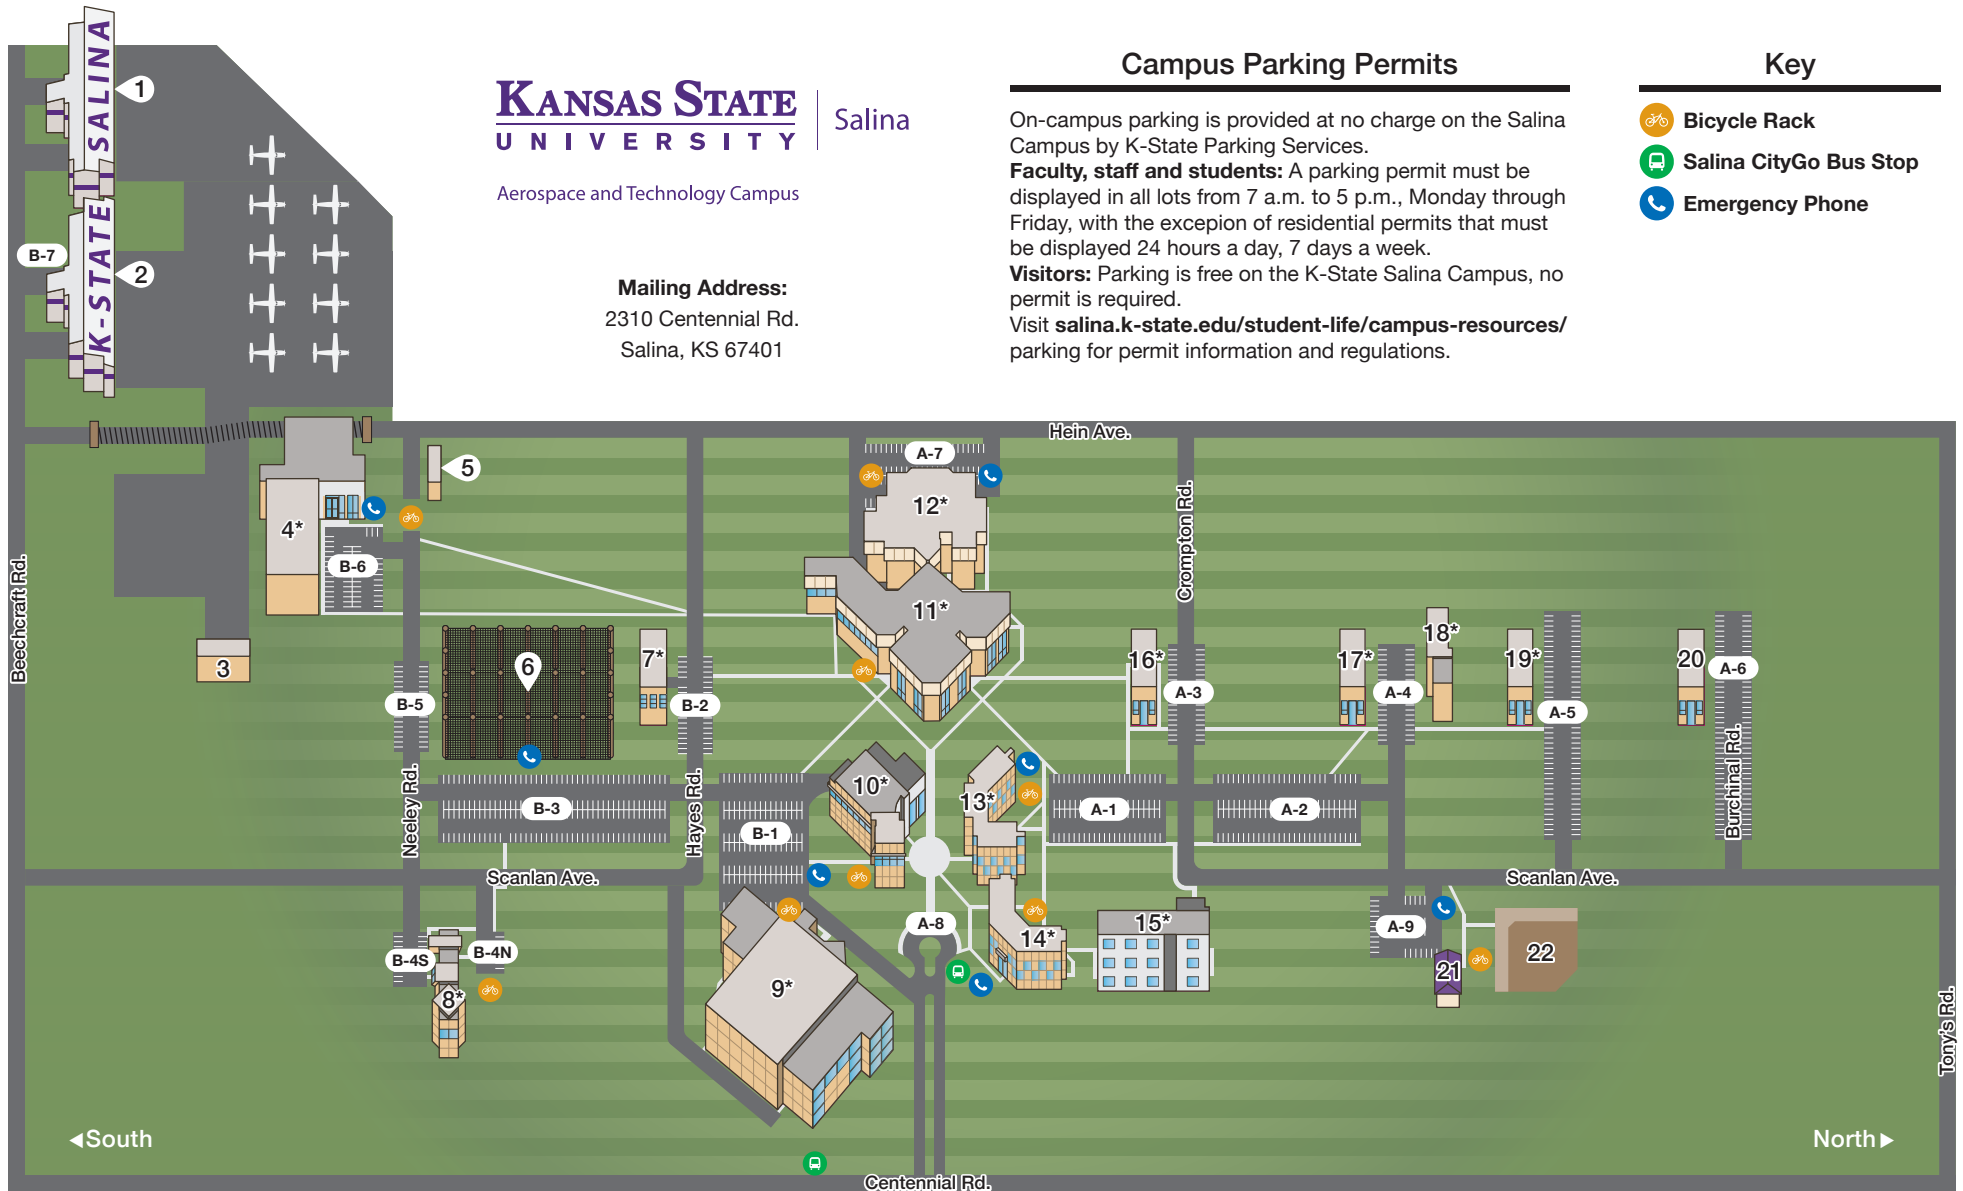

## Campus Parking Permits

On-campus parking is provided at no charge on the Salina Campus by K-State Parking Services.

**Faculty, staff and students:** A parking permit must be displayed in all lots from 7 a.m. to 5 p.m., Monday through Friday, with the exception of residential permits that must be displayed 24 hours a day, 7 days a week.

**Visitors:** Parking is free on the K-State Salina Campus, no permit is required.

Visit [salina.k-state.edu/student-life/campus-resources/parking](http://salina.k-state.edu/student-life/campus-resources/parking) for permit information and regulations.

## Key

-  Bicycle Rack
-  Salina CityGo Bus Stop
-  Emergency Phone

- 1 Aeronautical West Hangar  
1954 Beechcraft Rd.
- 2 Aeronautical East Hangar  
1948 Beechcraft Rd.
- 3 Composite Building  
2453 Hein Ave.
- 4\* Stevens Flight Center  
2425 Hein Ave.
- 5 Building 820  
2413 Hein Ave.
- 6 UAS Flight Pavilion

When traveling north or south on I-135, take the Magnolia Rd. exit (No. 90). Head west on Magnolia to Centennial Rd. Turn north (right) and proceed to Kansas State University's Salina Campus.