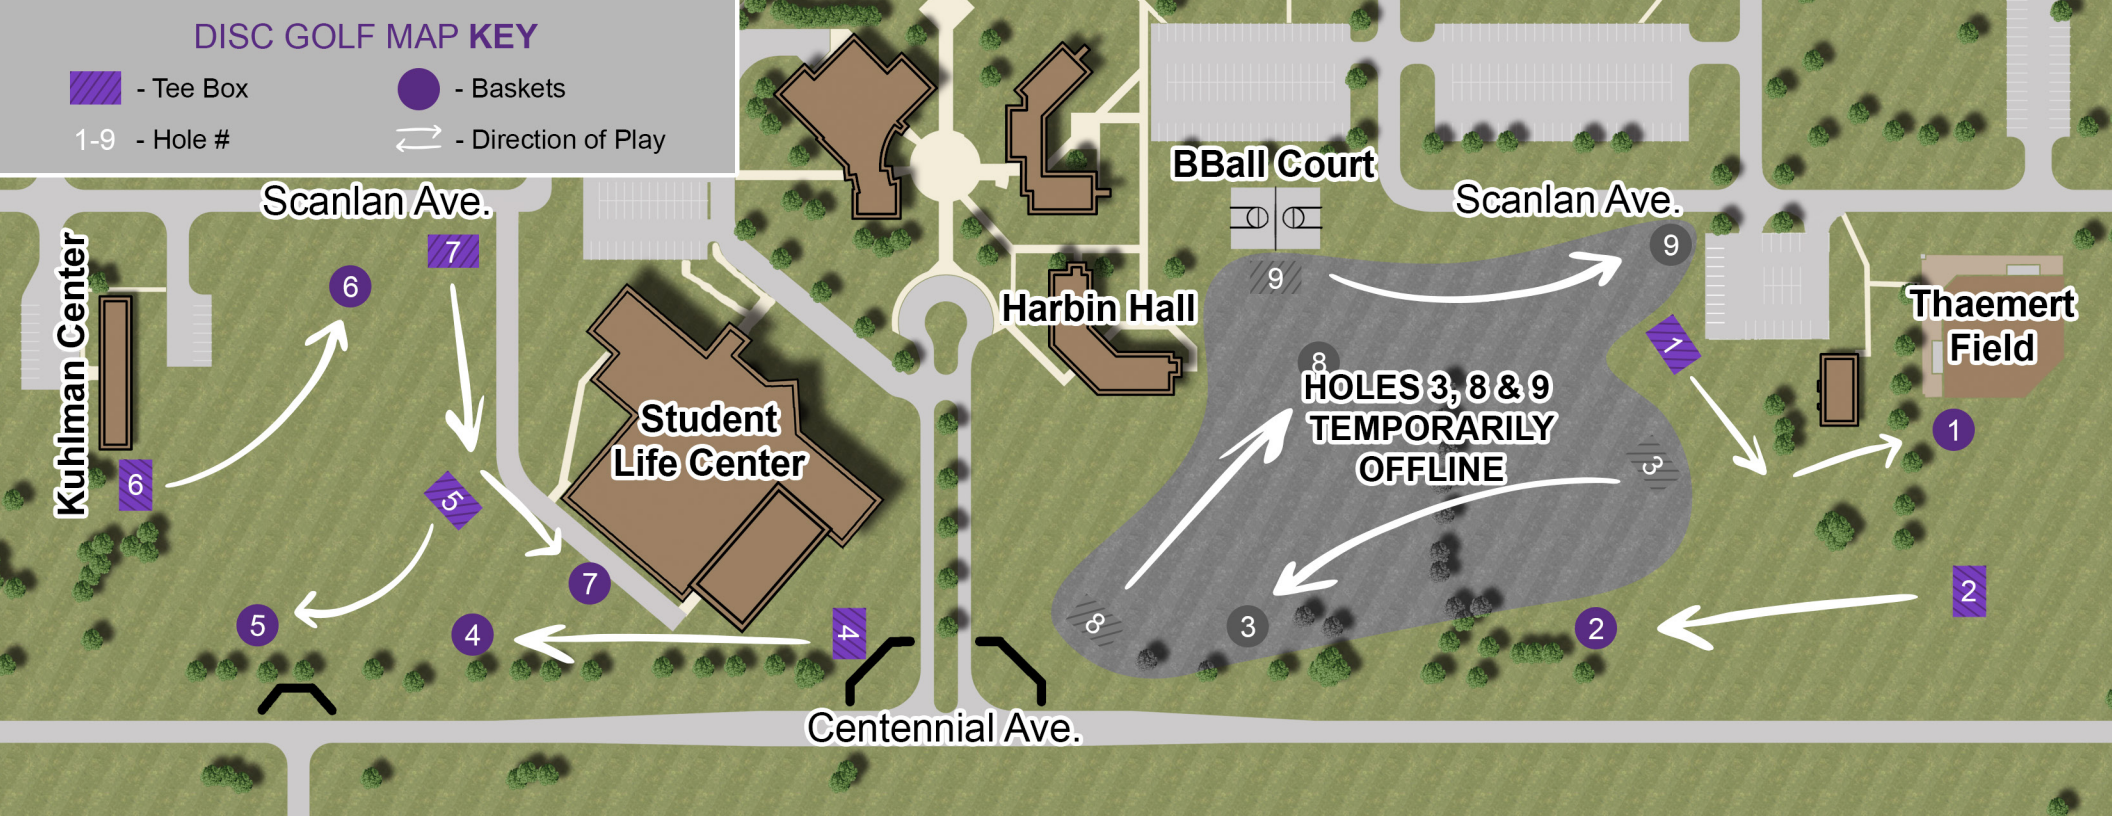

DISC GOLF Score Card

KANSAS STATE
UNIVERSITY

Salina

Aerospace and Technology Campus

NAME	AREA OFFLINE			AREA OFFLINE			AREA OFFLINE		Total	
	HOLE 1	HOLE 2	HOLE 3	HOLE 4	HOLE 5	HOLE 6	HOLE 7	HOLE 8		HOLE 9
			X					X	X	
			X					X	X	
			X					X	X	
			X					X	X	
			X					X	X	

Please return any borrowed discs to the Student Life Center.

DISC GOLF MAP KEY

 - Tee Box

 - Baskets

1-9 - Hole #

 - Direction of Play

Scanlan Ave.

BBall Court

Scanlan Ave.

Kuhlman Center

Harbin Hall

Thaumert Field

Student Life Center

HOLES 3, 8 & 9
TEMPORARILY
OFFLINE

Centennial Ave.